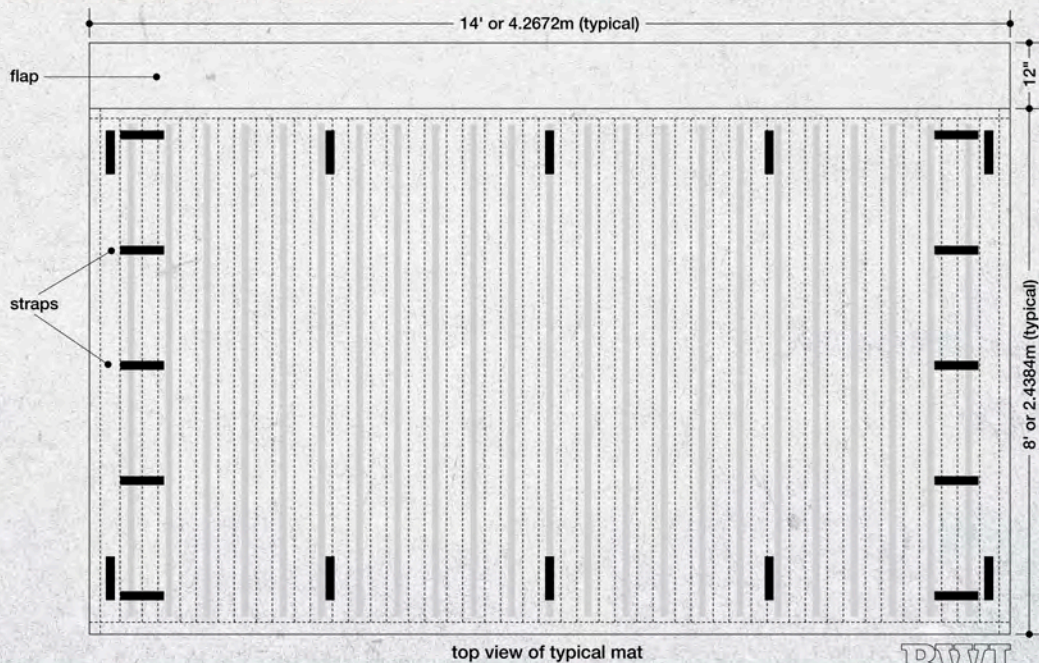

Durable, strong material with high tensile reinforced ribs allow for easy setup and incredible structural stability.

Terrafirma mats replace gravel at new home construction sites, protect grass at landscaping sites, create a firm surface for construction equipment and create stable roadways in and around oilfield sites.